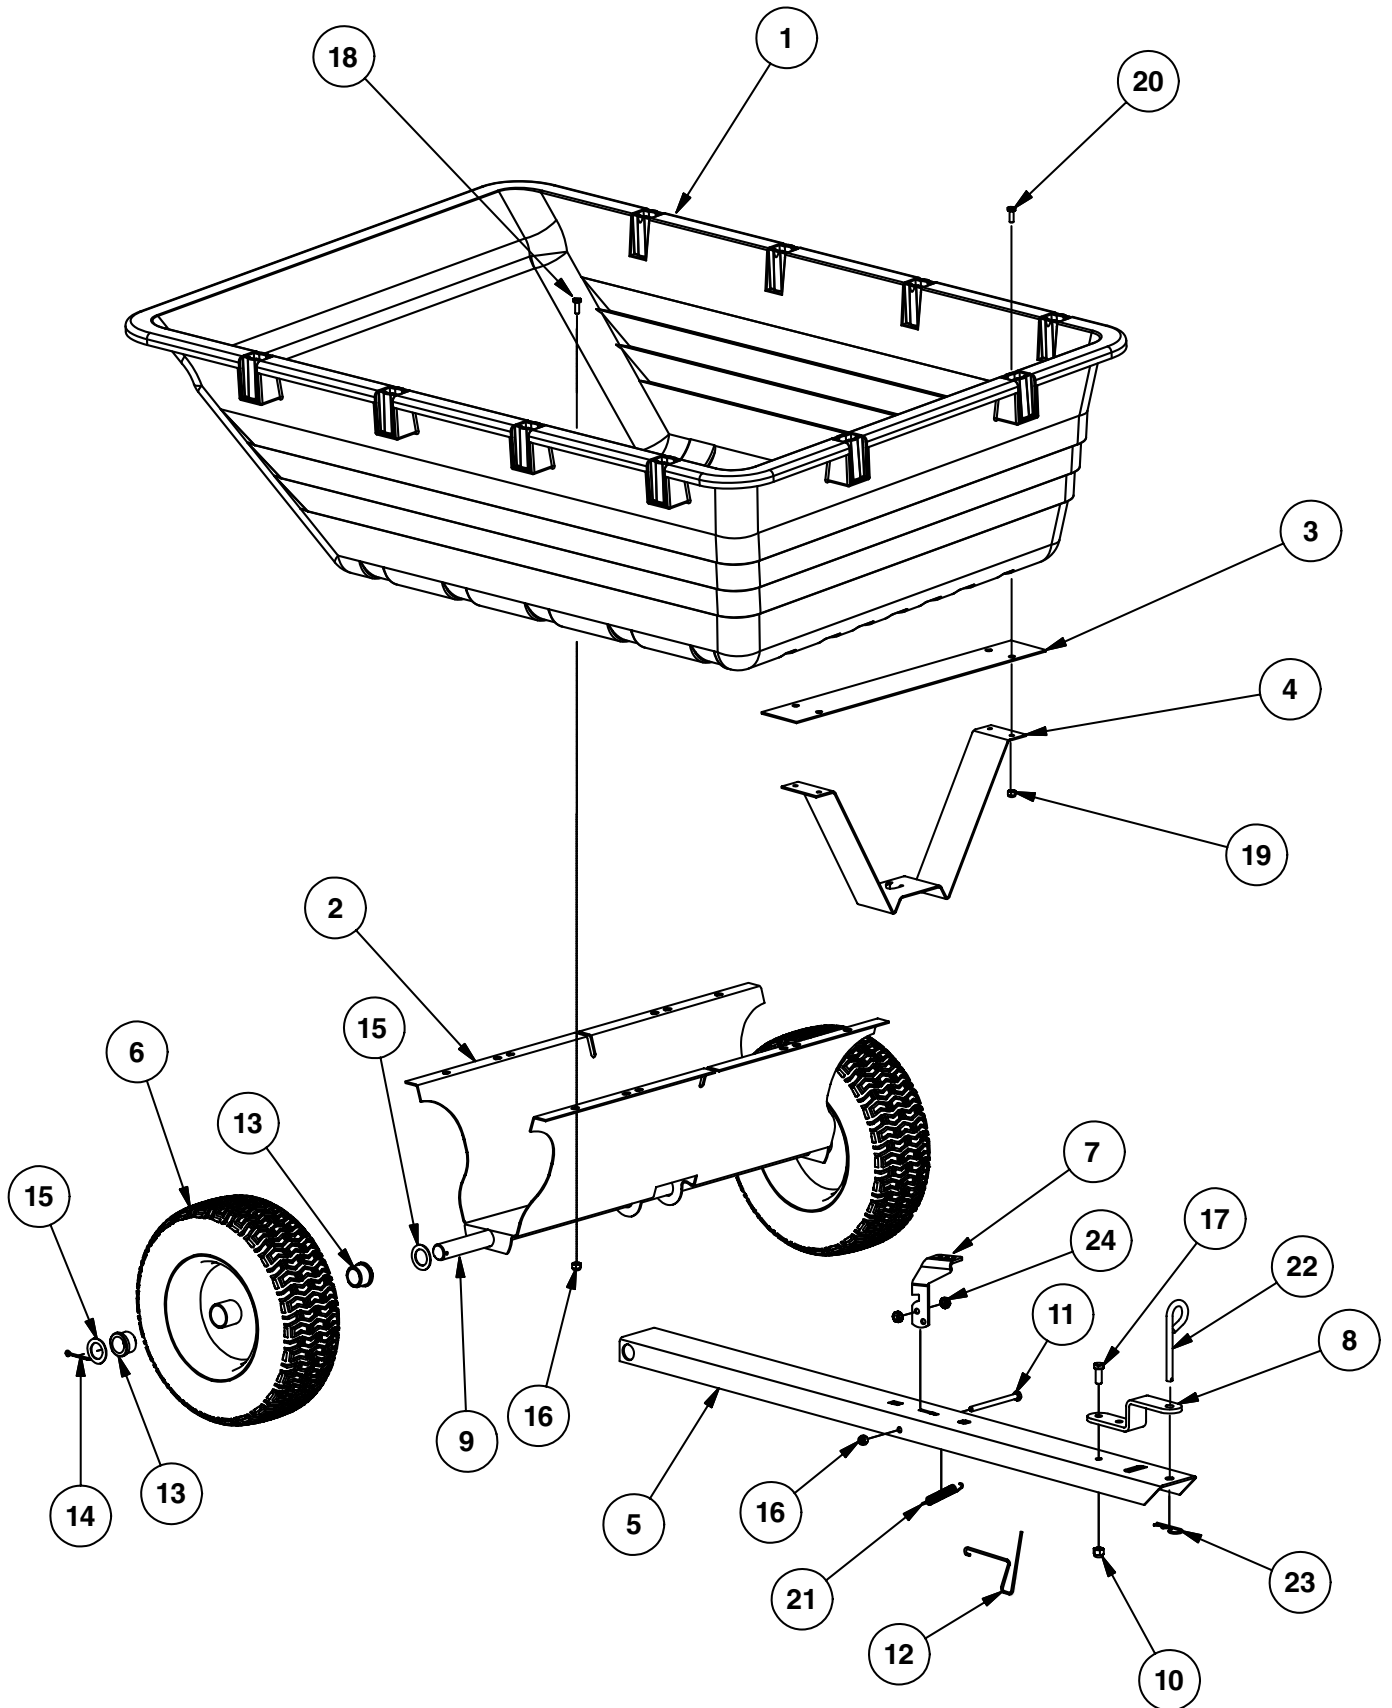

REPAIR PARTS ILLUSTRATION

MODEL NUMBER 45-05191

REPAIR PARTS LIST

MODEL NUMBER 45-05191

| REF. | PART NO. | QTY. | DESCRIPTION |
|------|----------|------|----------------------------|
| 1 | 41862 | 1 | Poly Tray |
| 2 | 25106 | 1 | Wheel Support |
| 3 | 24386 | 1 | Latch Stand Plate |
| 4 | 24497 | 1 | Latch Stand Bracket |
| 5 | 24750 | 1 | Tongue, Draw Bar |
| 6 | 41483 | 2 | Wheel Assembly |
| 7 | 28258 | 1 | Foot Pedal Latch |
| 8 | 23014 | 1 | Hitch Bracket |
| 9 | 27379 | 1 | Axle, 1" |
| 10 | HA21362 | 1 | Hex Nut, 3/8-16 Nylock * |
| 11 | 47407 | 1 | Hex Bolt, 5/16" x 4" |
| 12 | 47622 | 1 | Spring Puller Tool |
| 13 | 41485 | 4 | Wheel Bearing, 1" |
| 14 | 46855 | 2 | Cotter Pin, 3/16" x 2" |
| 15 | 43528 | 4 | Washer, 1" |
| 16 | 47810 | 9 | Hex Nut, 5/16-18 Nylock * |
| 17 | 43001 | 1 | Hex Bolt, 3/8-16 x 1" * |
| 18 | 43840 | 8 | Hex Bolt, 5/16-18 x 1-1/4" |
| 19 | 47189 | 4 | Hex Nut, Nylock 1/4-20 |
| 20 | 43661 | 4 | Hex Bolt, 1/4-20 x 1" * |
| 21 | 47408 | 1 | Extension Spring |
| 22 | 23353 | 1 | Hitch Pin |
| 23 | 43343 | 1 | Hair Cotter Pin, 3/32" * |
| 24 | 46980 | 2 | Hex Nut, 5/16-18 (SEMS) |
| | 41821 | 1 | Owner's Manual |